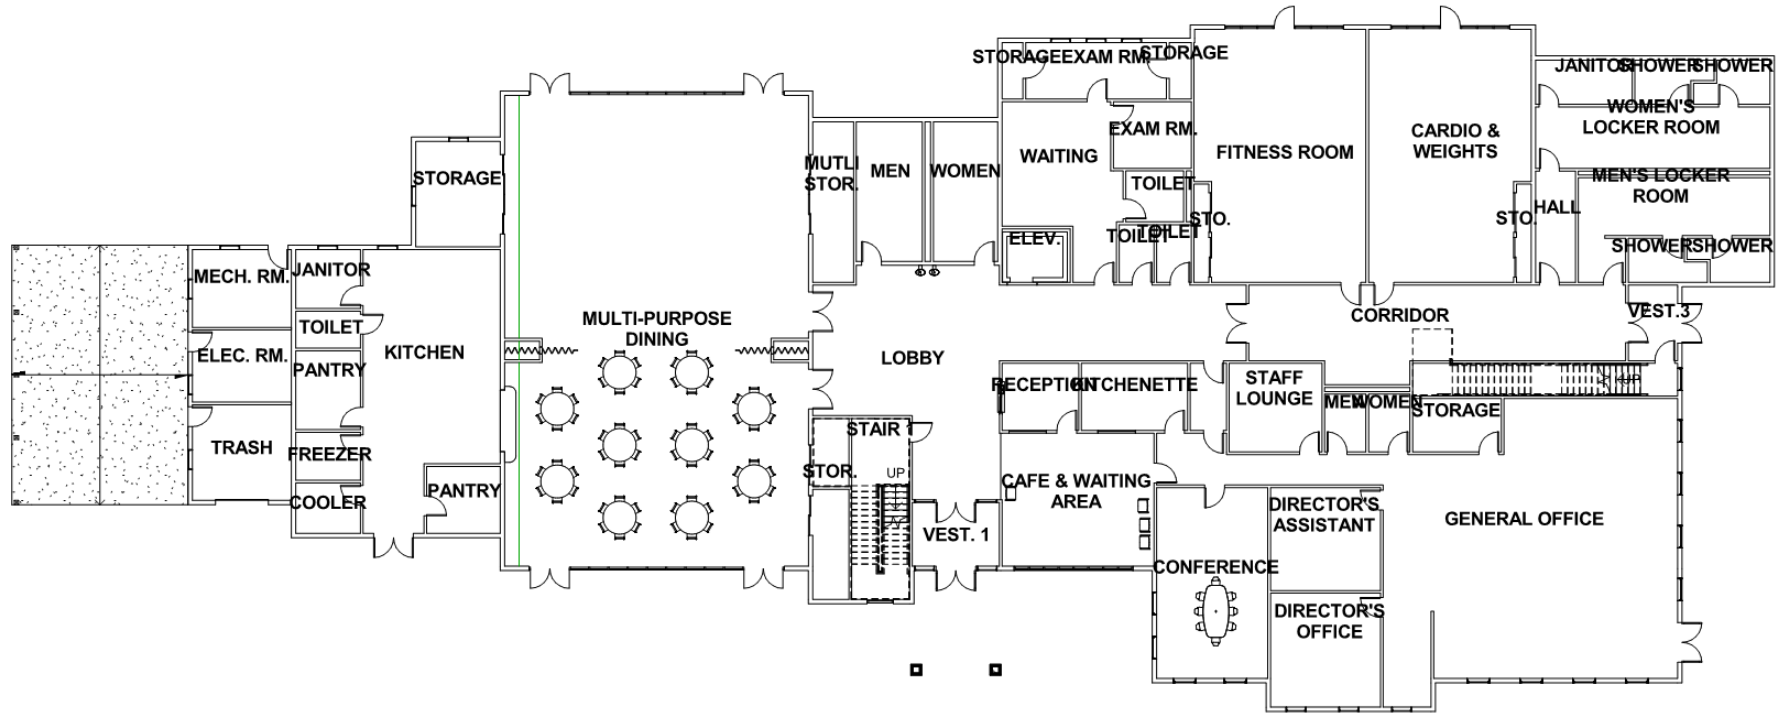

OPTION A: 22,700 GSF

SOUTHINGTON SENIOR CENTER

OPTION B: 22,400 GSF

SOUTHINGTON SENIOR CENTER

OPTION C: 25,500 GSF
 FIRST FLOOR: 18,000 GSF

OPTION C: 25,500 GSF
SECOND FLOOR: 7,500 GSF