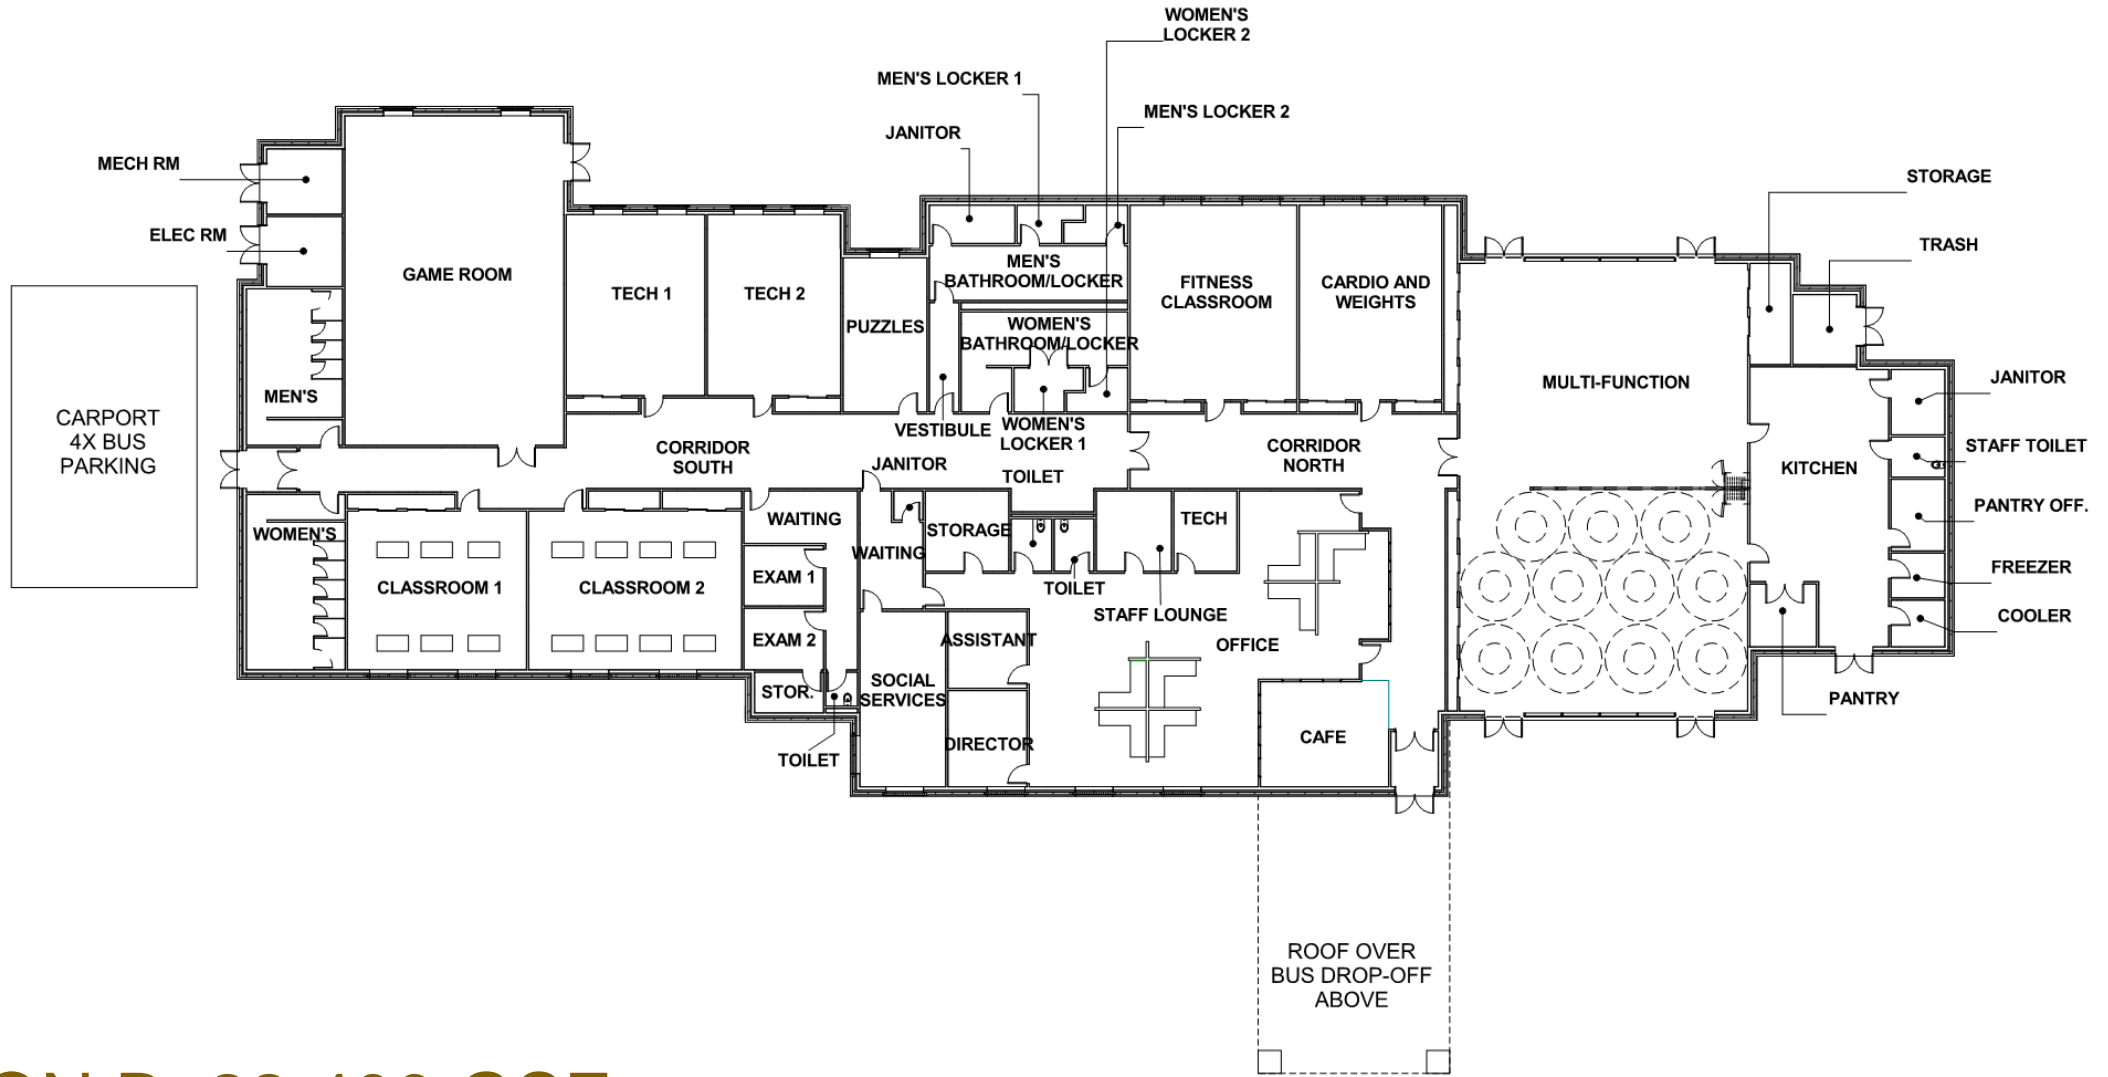

OPTION A: 22,700 GSF

SOUTHINGTON SENIOR CENTER

OPTION B: 22,400 GSF

SOUTHINGTON SENIOR CENTER

OPTION C: 25,500 GSF
 FIRST FLOOR: 18,000 GSF

OPTION C: 25,500 GSF
SECOND FLOOR: 7,500 GSF