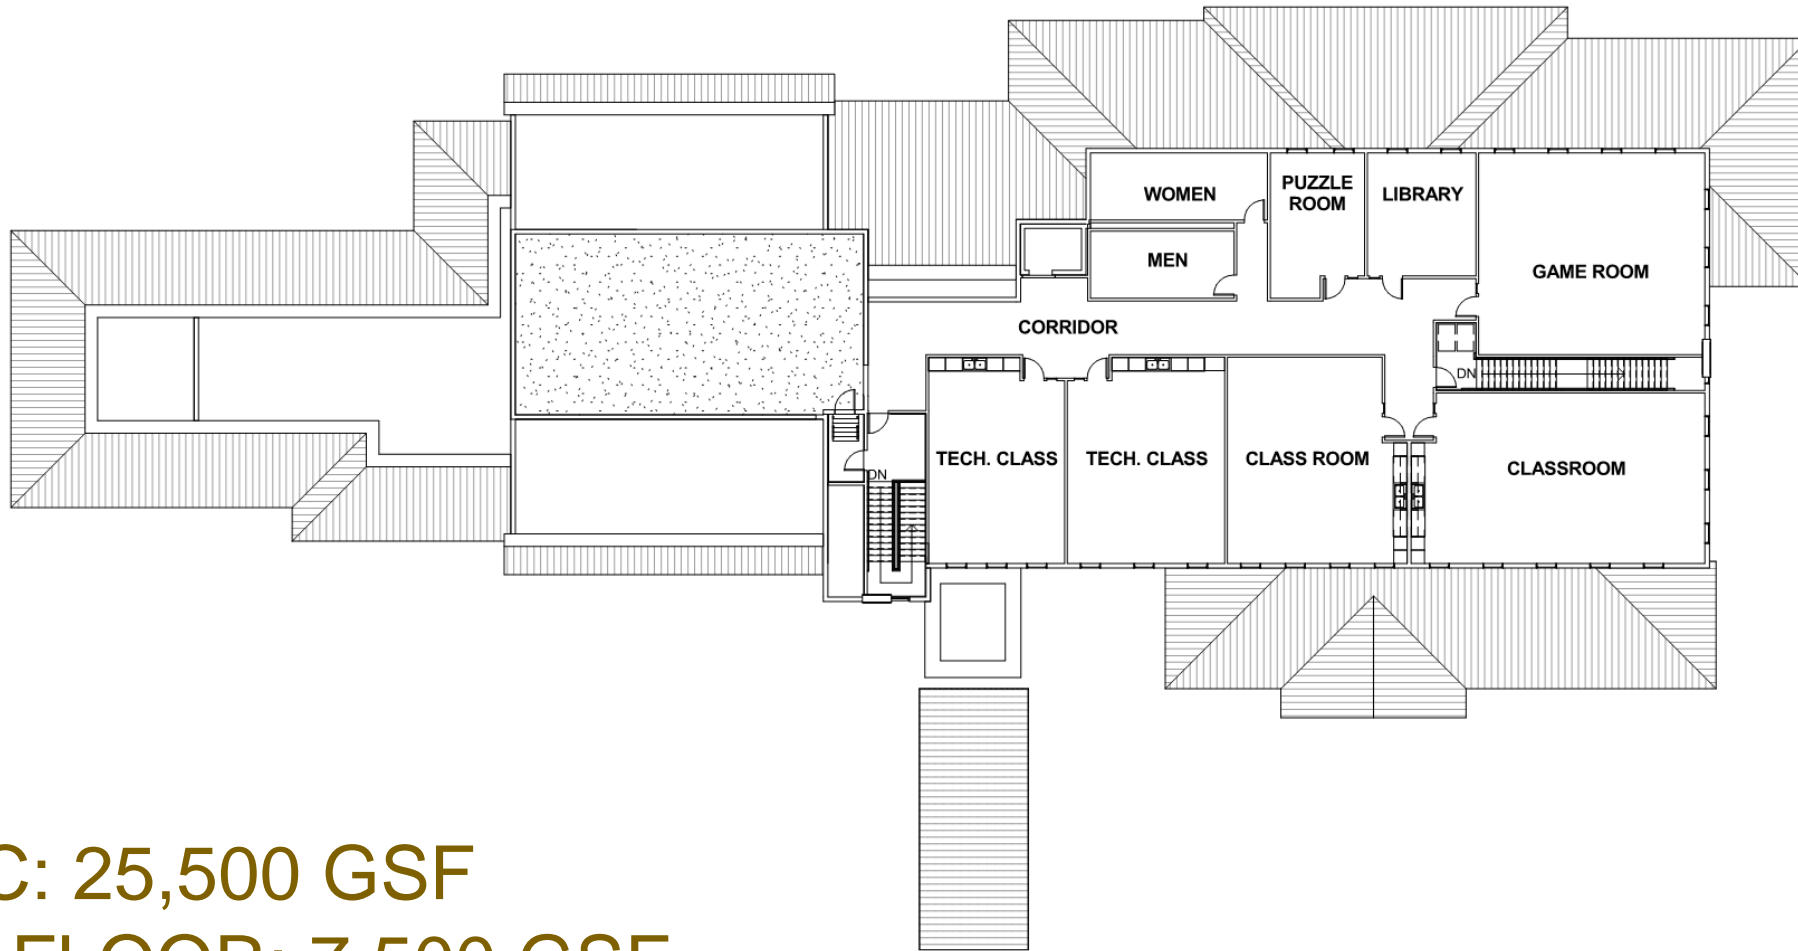

OPTION A: 22,700 GSF

SOUTHINGTON SENIOR CENTER

OPTION B: 22,400 GSF

SOUTHINGTON SENIOR CENTER

OPTION C: 25,500 GSF
 FIRST FLOOR: 18,000 GSF

OPTION C: 25,500 GSF
SECOND FLOOR: 7,500 GSF